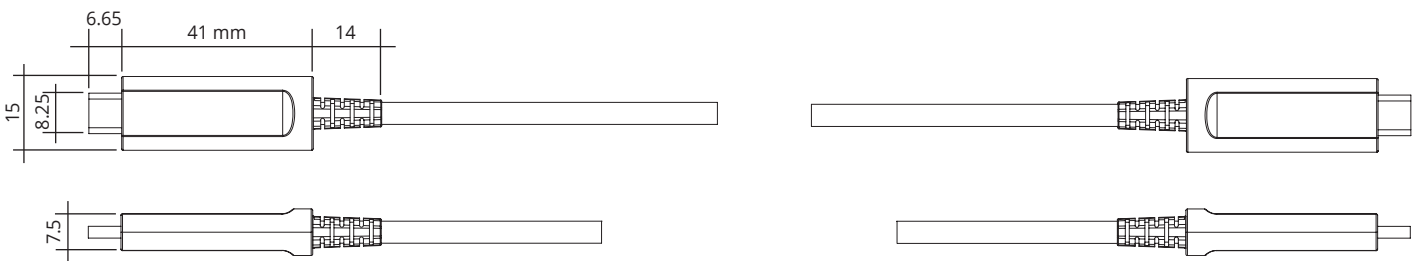

USB 3.1 AOC Hybrid Video Cable Type C

transmission up to 8K/60Hz and 32.4 Gbps

EMC shielded

high-quality metal housings

jacket material CPR certified

Specification	Technical Data	Applications
connector Source: USB-C (TX)	image resolution: bis 8K@60 Hz; 1080p, 1080i, 720p	public environments
connector Display: USB-C (RX)	HDCP, EDID, CEC, 3D	industry / engineering
housing material: metal	data transmission: up to 32.4 Gbps	train stations / airports
cable structure: glass fibers / copper	EMI / RFI significantly reduced	events
jacket material: PVC*	temperature range: -40°C up to +70°C (operation)	home cinema systems
outer diameter: 4.5 mm	Plug & Play: both sides	medical environments

Tests	Standards
bending radius: 45 mm	DisplayPort 1.4
	*sheath: CPR classification acc. to EN 13501-6: C _{ca} -s1, d0

Colours: ■ black (cable) ■ anthracite (plugs)

Art. No.	EAN No.	Length ± Tolerance (mm)
USBC-AOC-V-10,0M	4260310266558	10,000±200
USBC-AOC-V-15,0M	4260310266565	15,000±200
USBC-AOC-V-20,0M	4260310266572	20,000±300
USBC-AOC-V-30,0M	4260310266589	30,000±400

USB 3.1 AOC Hybrid Data Cable Type C

transmission up to 10 Gbps

EMC shielded

high-quality metal housings

jacket material CPR certified

Specification	Technische Daten	Applications
connector Source: USB-C (TX)	data transmission: up 10 Gbps; 480 MB/s	public environments
connector Display: USB-C (RX)	EMI / RFI significantly reduced	industry / engineering
housing material: metal	external power supply not necessary	train stations / airports
cable structure: glass fibers / copper	power consumption: $\leq 0,5W$	events
jacket material: PVC*	temperature range: $-40^{\circ}C$ up to $+70^{\circ}C$ (operation)	home cinema systems
outer diameter: 4.5 mm	Plug & Play: both sides	medical environments