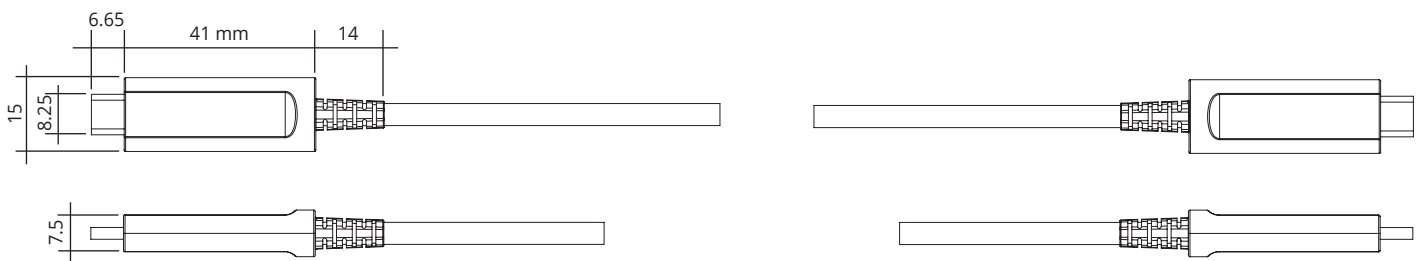

USB 3.1 AOC Hybrid Video Cable Type C

transmission up to 8K/60Hz and 32.4 Gbps

EMC shielded

high-quality metal housings

jacket material CPR certified

Specification	Technical Data	Applications
connector Source: USB-C (TX)	image resolution: bis 8K@60 Hz; 1080p, 1080i, 720p	public environments
connector Display: USB-C (RX)	HDCP, EDID, CEC, 3D	industry / engineering
housing material: metal	data transmission: up to 32.4 Gbps	train stations / airports
cable structure: glass fibers / copper	EMI / RFI significantly reduced	events
jacket material: PVC*	temperature range: -40°C up to +70°C (operation)	home cinema systems
outer diameter: 4.5 mm	Plug & Play: both sides	medical environments

USB 3.1 AOC Hybrid Data Cable Type C

transmission up to 10 Gbps

EMC shielded

high-quality metal housings

jacket material CPR certified

Specification	Technische Daten	Applications
connector Source: USB-C (TX)	data transmission: up 10 Gbps; 480 MB/s	public environments
connector Display: USB-C (RX)	EMI / RFI significantly reduced	industry / engineering
housing material: metal	external power supply not necessary	train stations / airports
cable structure: glass fibers / copper	power consumption: $\leq 0,5W$	events
jacket material: PVC*	temperature range: $-40^{\circ}C$ up to $+70^{\circ}C$ (operation)	home cinema systems
outer diameter: 4.5 mm	Plug & Play: both sides	medical environments

Tests	Standards
bending radius: 45 mm	USB 3.1
	*sheath: CPR classification acc. to EN 13501-6: C _{ca} -s1, d0

Colours: ■ black (cable) ■ anthracite (plugs)

Art. No.	EAN No.	Length ± Tolerance (mm)
USBC-AOC-D-10,0M	4260310266510	10.000±200
USBC-AOC-D-15,0M	4260310266527	15.000±200
USBC-AOC-D-20,0M	4260310266534	20.000±300
USBC-AOC-D-30,0M	4260310266541	30.000±400