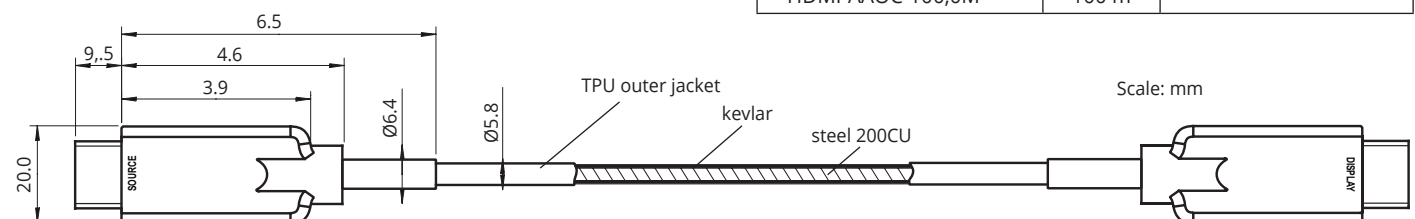

Specification

Connectors: HDMI Type A, Source / HDMI Type A, Display
Metal housings
Both sides with IP protection capsule

Cable: Hybrid OM3 fiber optic / copper wires
Outer jacket: TPU
Armoring: 200CU steel
Outer Diameter: 5.8 mm
Colour: black ●

Accessory*

Power Cable
HMHF+USB-0,20M

*application optional
please order separately!

Supported formats / Transmission Properties

Data Rate: Up to 18 Gbps

Image Transmission: Up to 4K@60Hz UltraHD, 3D Full HD
1920x1080

Colour Sampling: 4:4:4

HDMI-Standard: 2.0

Item Numbers

Cable	Length	IP Sleeve
HDMI-AAOC-15,0M-2	15m	2x
HDMI-AAOC-30,0M-2	30 m	2x
HDMI-AAOC-50,0M-2	50 m	2x
HDMI-AAOC-100,0M-2	100 m	2x

On request:

HDMI-AAOC-15,0M-1	15m	1x
HDMI-AAOC-30,0M-1	30 m	1x
HDMI-AAOC-50,0M-1	50 m	1x
HDMI-AAOC-100,0M-1	100 m	1x